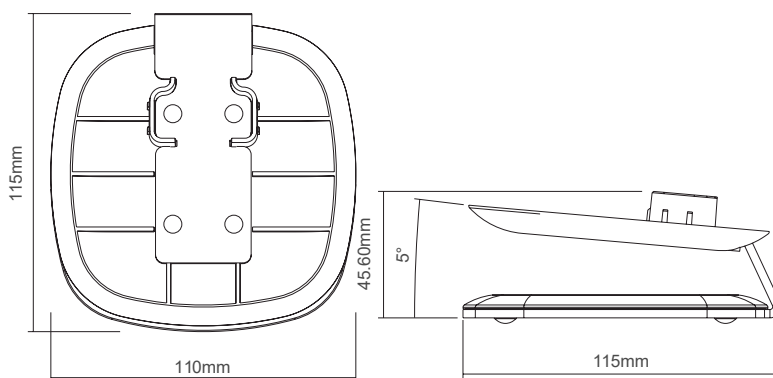

## S1-DS Desk Stand for Sonos One, One SL and Play:1

The Flexson Desk Stand for the Sonos One, One SL or Play:1 speaker is a compact, clever design that angles sound to your ear, provides optimal support for your speaker and adds a stylish flair. Elegantly crafted from metal, it is engineered to be a perfect match for the speaker – including coming in the same choice of black and white finishes as the Sonos speakers.

	White		Black	
Product Code	FLXS1DS1011		FLXS1DS1021	
UPC Number	5057964000008		5057964000015	
UK, European and US (SRP)	£24.99	€29.99	\$34.99	
Product Specifications	Height	Width	Depth	Weight
Product Size (mm)	110mm	115mm	46mm	0.22kg
Carton Dimensions (mm)	116mm	12mm	53mm	0.26kg
Carton Contents	1 x Desk Stand and Instructions			
Country of Manufacture	China	Outer Carton Quantity		4